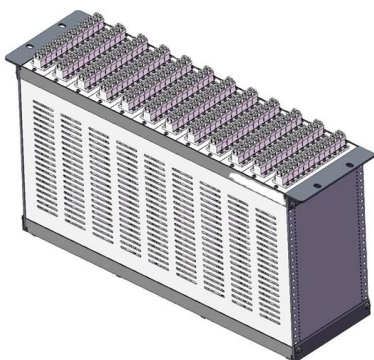

Floor Box Design and Electrical Floor Outlet

Hubbell Wiring Device-Kellems provides Engineers and Designers with Hubbell Floor Box Receptacle resources, along with Recessed Electrical Floor Outlet