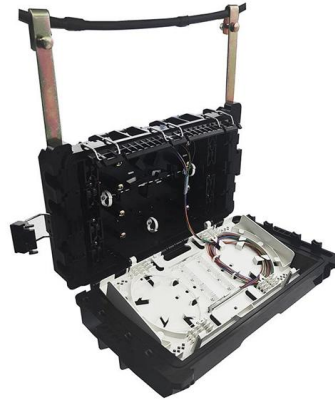

12-24core fiber junction box fiber optic splice closure

Aerial 12 24 Core PP ABS Material Junction Box Fiber optic splicing box is one of the most important types of equipment for user access points, and junction box fiber