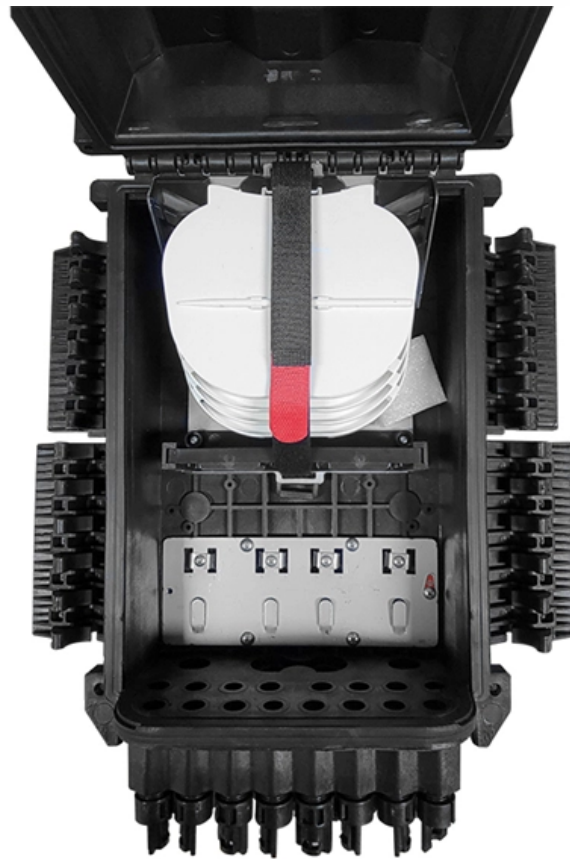

Adam Tas Corridor Energy

Wholesale of 24-core imported optical fiber splice closures from Côte d'Ivoire