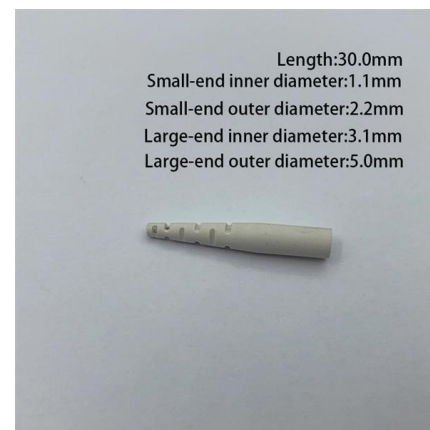

Guide to Fiber Optic Splice Closure: Importance, Types

Fiber optic splice closure plays a crucial role in the installation and maintenance of fiber optic networks. In this article, we will explore the various