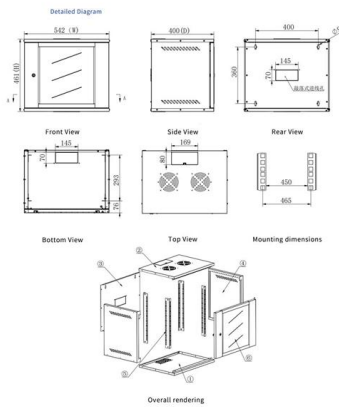

Fiber Splice Cassette

Features Each pre-terminated splice cassette includes splice holder (s), cable retention holder (s), 40mm splice shrink sleeves, fiber pigtails, and a populated