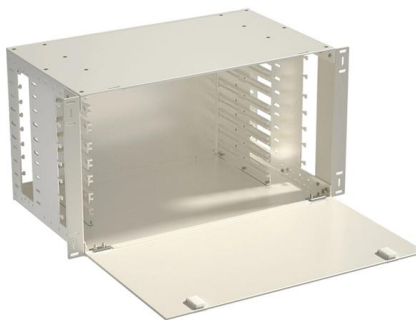

Tubular Busbar And Connectors , Copper And Aluminium , Alcomet

We offer Copper and Aluminium Tubular Busbars in a range of sizes, as well as the accessories to suit 33kV, 66kV and 132kV substations.