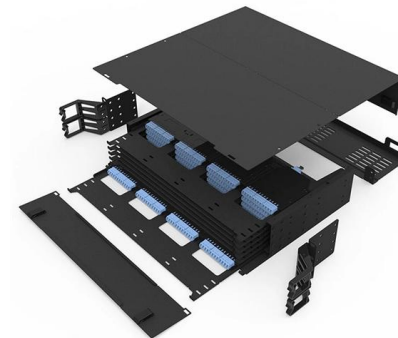

Busbars , Busbars manufacturers & supplier , Eaton

Busbars (bus bars) are integral to power distribution and serve numerous industries including automotive, industrial, and aerospace. Busbars are metal bars that can