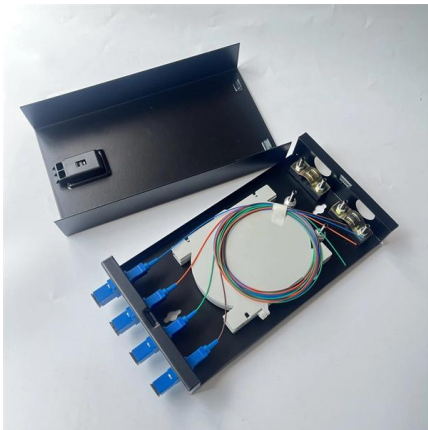

Adam Tas Corridor Energy

Wire Mesh Caster Cable Tray

Wire Mesh Caster Cable Tray

Wire Mesh Cable Trays , Welded Steel Cable Trays

Wire mesh cable trays provide a secure surface for cables to rest on while holding them out of the way of equipment and workers. Made from strong, durable steel,

Wire Mesh Cable Tray

A wire mesh cable tray is more than a means of support, it's a long-term cable management investment. From material and strength to flexibility and fire safety, selecting the correct

Wire Mesh Tray & Basket Cable Tray , EAE Electric

Ensure safe, organized, and efficient cable management with E-Line TLS Wire Mesh Cable

Trays. Choose from stainless steel or electro-galvanized options--ideal for

Cable Support made of steel wires, spot-welded, Z-shaped in the cross wire, for installation of one cable with diameter ≤ 8 mm Wire Mesh Trays in various edge heights

Wire Mesh Cable Trays

Crafted with precision-welded wire mesh, these trays provide excellent airflow and quick heat dissipation, ensuring the longevity and performance of cables.