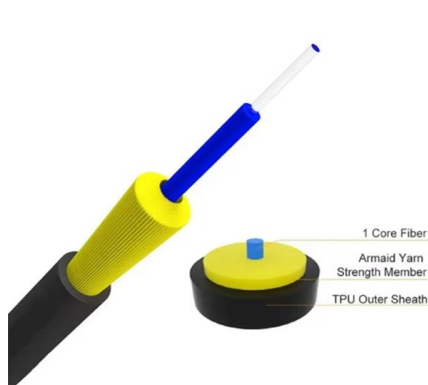

Wire Mesh Cable Trays

Spina Group offers a complete range of wire mesh cable trays designed for versatility and reliability in modern electrical and instrumentation installations. The metal

Wire Mesh Cable Tray

Wire mesh cable tray supplies a point-to-point pathway for cables. Made of high quality steel wire and welded into 2" x 4" rectangular grid pattern. the grid is

Wire Mesh Cable Tray Wire Mesh Cable Trays

These trays mount on walls, overhead, or under floors in whole-facility installations, and they're ideal for hiding cable in spaces without paneled ceilings. Wire mesh cable trays install as systems, with

Wire Mesh Cable Tray

A wire mesh cable tray system, often referred to as a 'basket tray,' is constructed from high-strength steel wires welded together to form a mesh pattern. This