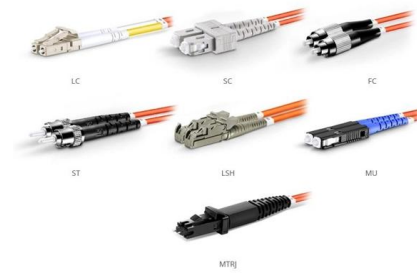

Everything You Need to Know About Wire Mesh Cable

Everything You Need to Know About Wire Mesh Cable Trays By madewithless / August 6, 2025
Wire mesh cable trays are a versatile and efficient

OM1 Fiber Patch Cable Family