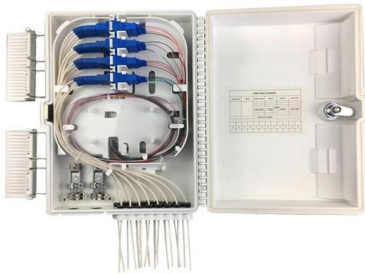

WLAN AP/Bridge/Client

Moxa's extensive collection of industrial-grade wireless 3-in-1 AP/bridge/client products combine a rugged casing with high-performance Wi-Fi connectivity to

Industrial IoT Networking

Discover automated, intelligent, and secure industrial switching, routing, and wireless solutions that let you do more, know more, protect more, and get ready for