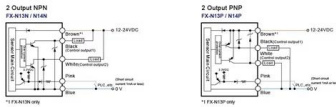

Industrial Network Routers and Gateways , Westermo

Offering remote access solutions using wireless cellular 2G/3G/4G LTE/5G or DSL broadband technologies and industrial-grade layer 3 routing switches, Westermo ensures connections to your

Industrial Ethernet Switches , WAGO

Industrial Switches WAGO's switch portfolio provides scalable Ethernet network infrastructure with excellent electrical and mechanical performance. These

SCALANCE

SCALANCE offers a comprehensive portfolio of industrial communication solutions. Find the perfect connection for every industrial application - across automotive,

Anybus Tunnel Gateway

The Anybus Tunnel Gateway establishes a direct connection between industrial control systems and devices to a 5G core network. It serves as a bridge, linking Industrial Ethernet networks, including