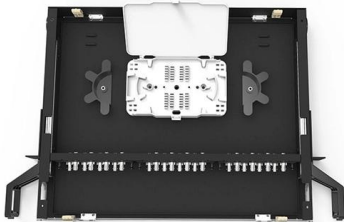

Adam Tas Corridor Energy

Wireless Gateway Industrial Switch

Wireless Gateway Industrial Switch

Industrial Ethernet

PLANET features ERPS Ring, IEEE 1588 PTP, Layer 3 routing, 10G transmissions, cybersecurity and more to ensure high performance and security of our comprehensive Industrial Ethernet collection.