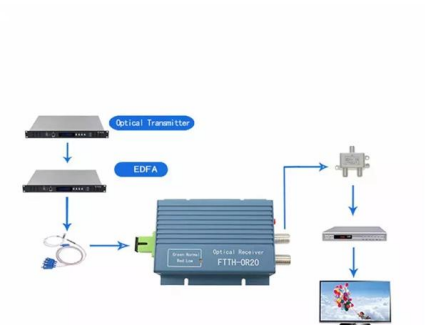

XM Power Distribution Box

XM series distribution box is a kind of distribution device designed and assembled into various control functions according to component model, specification and quantity.

Xm Power Distribution Box Rapid Shipping Stock Delivery for Hospital