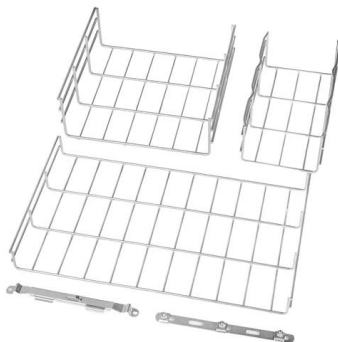

Basic Characteristics of Bridge Tray Bridge Tray (Cable Tray) is an open or closed structural system used to support, protect and manage cables (power, communication, control, etc.),

Bridge Tray

Check out our bridge tray selection for the very best in unique or custom, handmade pieces from our dollhouse miniatures shops.

Der Simkarten Halter ist ein Plastikrahmen mit einem Fach zum Einlegen der Simkarte. Dieser Halter wird dann zusammen mit der Simkarte in das Smartphone geschoben. Der Halter hat die original

GAIN AN IN - DEPTH UNDERSTANDING OF

- ① LED DISPLAY PANEL
- ② PROTECTOR OPERATION BUTTONS
- ③ NEUTRAL WIRE OUTPUT TERMINAL
- ④ LIVE WIRE OUTPUT TERMINAL
- ⑤ WORKING CURRENT AND VOLTAGE INSTRUCTIONS
- ⑥ FLAME - RETARDANT SHELL

Cable Tray Bridge

Types of Cable Tray Bridges A cable tray bridge is a structural system used to support and route electrical cables in commercial, industrial, and infrastructure environments. It provides a safe,

Xiaomi Mi 10 5G Dual SIM Halter Einschub Tray grau o mobiltec24