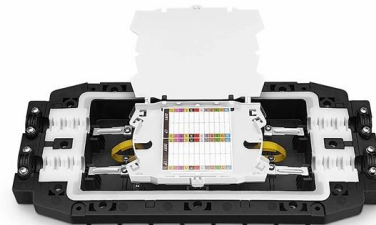

What is a junction box used for in a commercial electrical system? We cover the differences in commercial junction boxes and how to choose the

Industrial Waterproof Connection Box 15x20x10cm

100*150*70 Material PC IP level IP67 Type Junction Box Place of Origin Zhejiang, China Model Number YD100*150*70 Brand Name YUDA Surface Treatment Painting External Size 100*150*70mm