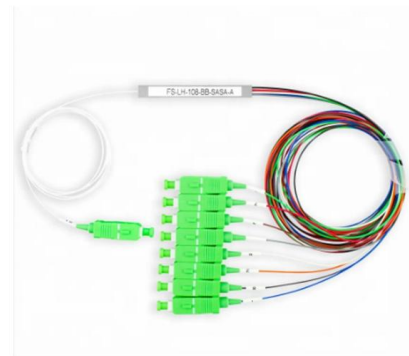

Terminal boxes , Junction boxes , Ex , Ex e , Ex d , ATEX

Terminal boxes for safe installation in hazardous areas Safely conduct, connect and distribute energy in hazardous areas with R. STAHL's terminal boxes. We offer bespoke, custom-made terminal boxes

C1D1 Exdura Explosion Proof Junction Box

Ensure safety in hazardous environments with the C1D1 Exdura Explosion Proof Junction Box. Engineered for reliability, it is essential for industrial use!

Junction Box 101: Get to Know Junction Box Basics

A junction box is a critical component in electrical wiring systems, serving as an essential element for protecting electrical connections and ensuring the safety

DETA 20mm 2 Way U Type Conduit Junction Box

Find DETA 20mm 2 Way U Type Conduit Junction Box at Bunnings. Visit your local store for the widest range of products.