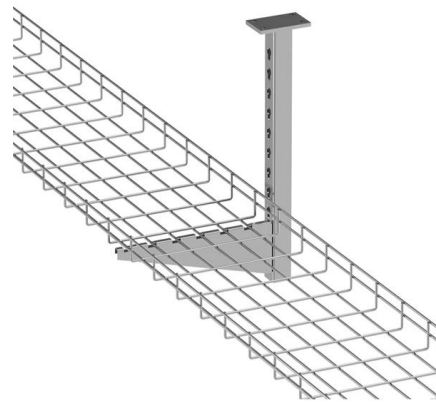

Complete cable tray manual for electrical engineers and designers (on photo: power cable management ladder tray systems assembled aluminum cable tray ladder)

Cable Tray Installation and Maintenance Considerations

Learn about effective Cable Tray Installation and Maintenance. Get practical tips for planning, fitting, and looking after your cable trays.

Cable Tray Installation

Whether you're building a commercial setup or upgrading an industrial plant, proper cable tray installation ensures neat wiring, safe access, and easy maintenance. But before you lay the first tray

Method Statement installation of Cable Trays and Ladders

The Cable Tray system is installed in electrical rooms, plant rooms, and service corridors. This section will guide you through the necessary steps to

Guide to cable support systems

The mesh cable trays are suitable for the installation of power cables and cables in various areas of application. The grid spacings mean that cables can be inserted and run out in various directions.