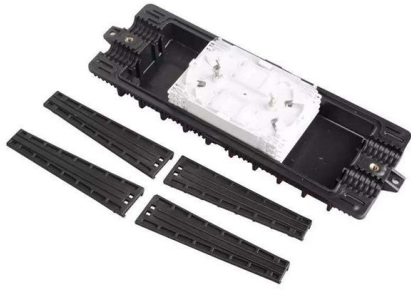

Our range of trunking and cable tray protection products provide effective fire protection for pipes, cables and trunking within floors, walls and ceilings.

Best practice guide to cable ladder and cable tray

The following recommendations are intended to be a practical guide to ensure the safe and proper installation of cable ladder and cable tray systems

CABLE TRAYS

LEGRAND SUPPORTS YOU ON ALL YOUR PROJECTS Legrand's offer of global solutions for wiremesh cable trays (and accessories) is one of the most complete on the market. It offers true

B-Line series Cable Tray Design Considerations

As an industry leader in cable tray, Eaton offers one of the widest ranges of cable management solutions available in the market today with its B-Line series portfolio. With unmatched quality and service, we

Cable Tray Support

HDT steel cable tray, for heavy duty job, comes in standard height of 50 and 100mm. FCT cable tray made of corrosion resistant fibre reinforced plastic, comes in

HDmann Cable & Strut Support Management System