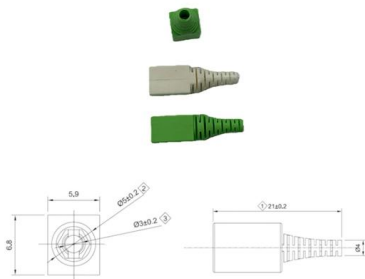

### High Quality Fiber Optic Network Equipment 2 in 2 out 12 Cores

distribution box Size a\*B\*C (mm) 280\*127\*45  
Max Capacity Splice 12 Fibers (1trays,12 Core/Tray) Nos of PLC PLC Splitter 1PCS of 1X12  
Nos of Adaptor 6 PCS of Sc (Max) Weight 0.35kg  
Fiber Ports 2 in

## 1 Port Fiber Termination Box with 30M Cable Storage, 2

The compact 1 port ftth fiber termination box can hold 2 cores splicing, termination and coil up to 30 meters long for cable management in FTTH network.