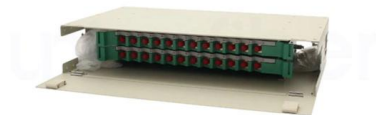

Kable Kontrol® Wire Mesh Cable Tray , Electro Zinc

Suspends Cables, Out of The Way, in an Expandable & Versatile Fashion. Perfect for Network, Fiber Optic, Mineral Insulated & Metal Clad Cabling. Kable Kontrol's