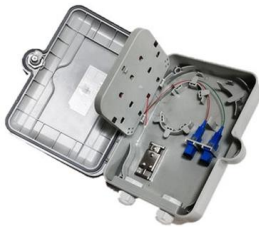

6 Inch Wide Cable Trays , Electro Zinc-Plated

Kable Kontrol zinc plated wire basket 6" wide cable trays are designed to route cables overhead in a organized manner while facilitating the circulation of air.

12 Inch Wide Cable Trays , Electro Zinc-Plated Galvanized Steel Cable Tray

Kable Kontrol zinc plated wire basket 12" wide cable tray are designed to route cables overhead in a organized manner while facilitating the circulation of air.

Zinc Magnesium - a better finish for cable tray and trunking

We are expanding our stock range of Zinc Magnesium channel, tray and trunking, offering exceptional corrosion protection and reliability, as well as value for