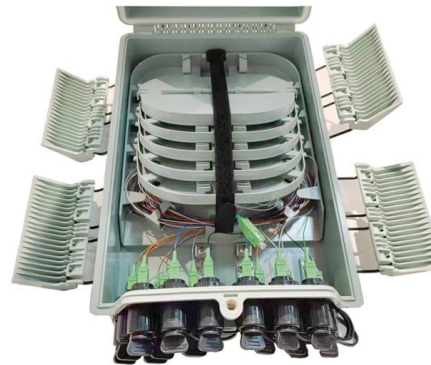

What is Zinc-Aluminum-Magnesium Cable Tray?

Explore the features, benefits, and applications of Zinc-Aluminum-Magnesium Cable Tray. Discover why it is the ultimate solution for cable

Cable and Hose Trays , McMaster-Carr

The zinc plating on these tray systems offers good corrosion resistance. Cut, bend, and connect the wire mesh trays to route cable and hose in configurations such as curves, slopes, and tees. They are a